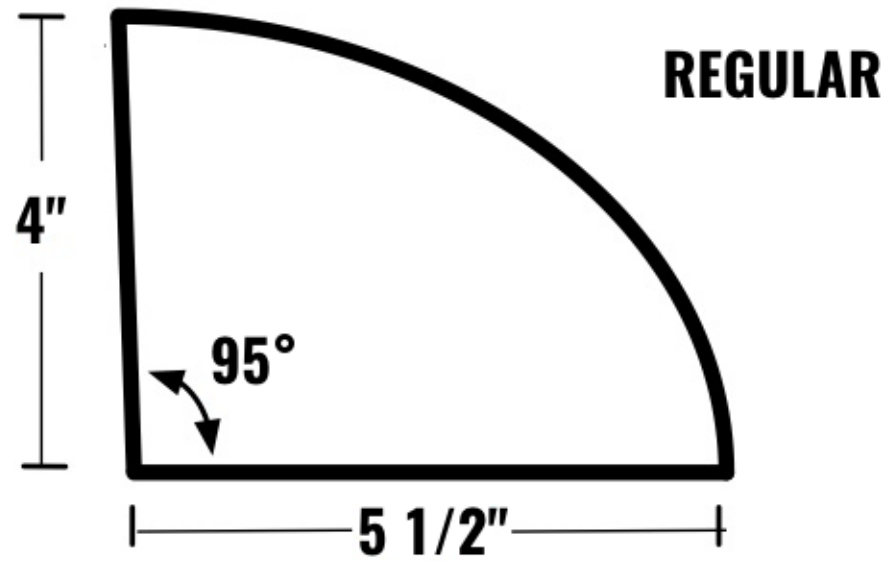

JERRYCAN FIT GUIDE

BEST FOR BIKES WITH STANDARD SLOPED SEAT TUBES, WITHOUT GUSSETS.

SUITABLE FOR FRAMES WITH GUSSETED BRACES AT SEAT TUBE, STEEPLY ANGLED SEAT TUBES, OR BIKES WITH MINIMAL EXPOSED SEAT POST.