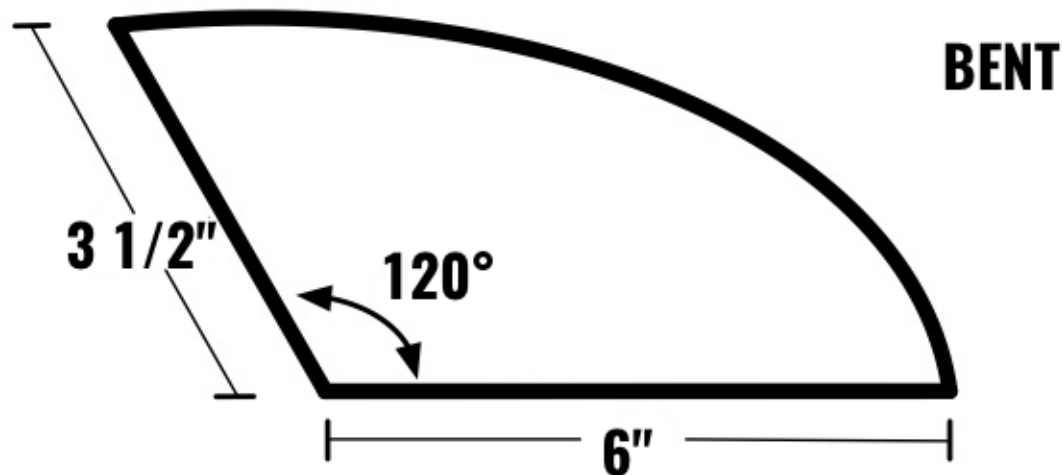

JERRYCAN FIT GUIDE

BEST FOR BIKES WITH STANDARD SLOPED SEAT TUBES, WITHOUT GUSSETS.

SUITABLE FOR FRAMES WITH GUSSETED BRACES AT SEAT TUBE, STEEPLY ANGLED SEAT TUBES, OR BIKES WITH MINIMAL EXPOSED SEAT POST.