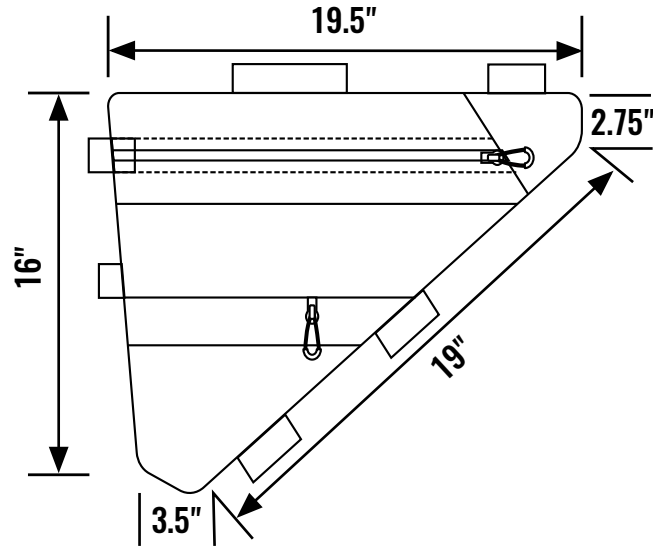

## RIPIO FRAME BAG SIZE CHART

DIMENSIONS SHOWN ARE FOR THE SIDE PANELS ONLY AND SHOULD BE INTERPRETED AS MINIMUM FIT. THE PERIMETER PANEL ALLOWS THE BAG TO EXPAND ALONG THE BOTTOM DIMENSIONS. AS A RULE OF THUMB, IT'S BETTER TO HAVE A TENSIONED FIT THAN A LOOSE ONE. SIZE DOWN IF BETWEEN SIZES.

**SMALL**  
(51-53 CM)

**LARGE**  
(57-59 CM)

**MEDIUM**  
(55-57 CM)

**X-LARGE**  
(60+ CM)