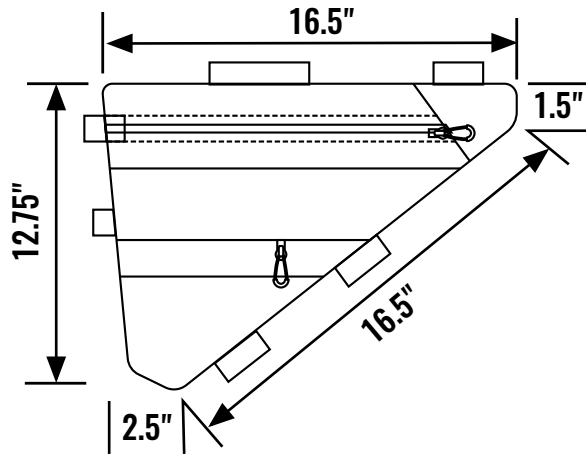

## RIPIO FRAME BAG SIZE CHART

DIMENSIONS SHOWN ARE FOR THE SIDE PANELS ONLY AND SHOULD BE INTERPRETED AS MINIMUM FIT. THE PERIMETER PANEL ALLOWS THE BAG TO EXPAND ALONG THE BOTTOM DIMENSIONS. AS A RULE OF THUMB, IT'S BETTER TO HAVE A TENSIONED FIT THAN A LOOSE ONE. SIZE DOWN IF BETWEEN SIZES.

**SMALL**  
(51-53 CM)

**LARGE**  
(57-59 CM)

**MEDIUM**  
(55-57 CM)

**X-LARGE**  
(60+ CM)