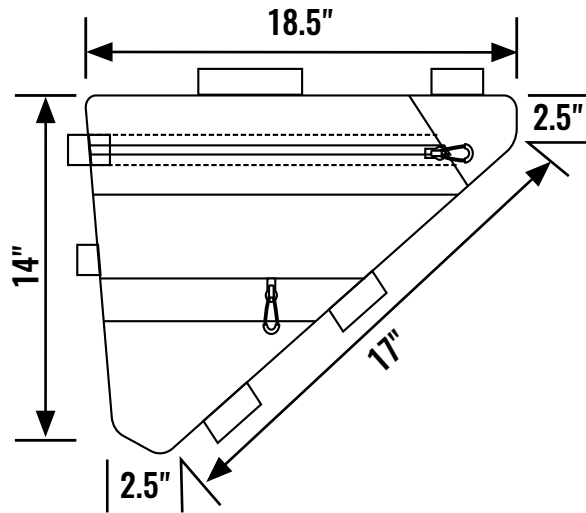

## RIPIO FRAME BAG SIZE CHART

DIMENSIONS SHOWN ARE FOR THE SIDE PANELS ONLY AND SHOULD BE INTERPRETED AS MINIMUM FIT. THE PERIMETER PANEL ALLOWS THE BAG TO EXPAND ALONG THE BOTTOM DIMENSIONS. AS A RULE OF THUMB, IT'S BETTER TO HAVE A TENSIONED FIT THAN A LOOSE ONE. SIZE DOWN IF BETWEEN SIZES.

**SMALL**  
(51-53 CM)

**LARGE**  
(57-59 CM)

**MEDIUM**  
(55-57 CM)

**X-LARGE**  
(60+ CM)