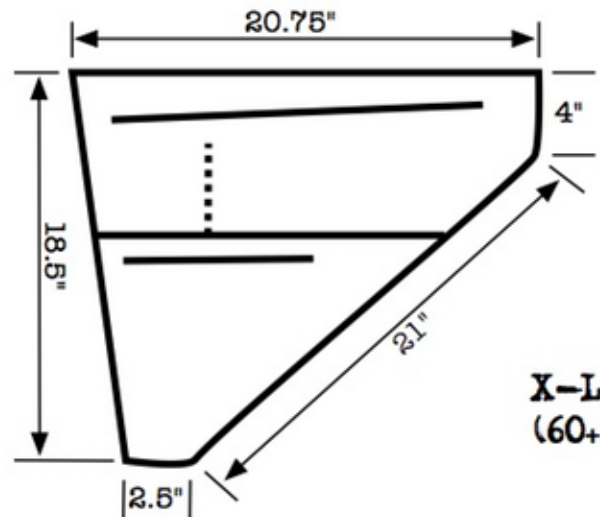

Ripio Frame Bag Sizing

Note: Dimensions shown are for the side panels only and should be taken as a **minimum** fit size. Many attachment points are along the perimeter panel and allow the size to expand if needed, this is most noticeable along bottom portion of the bag. Rule of thumb - size down if on the fence, it's better to have a tensioned fit, than a loose & sloppy fit!

Small
(51-53cm)

Large
(57-59 cm)

Medium
(55-57cm)

X-Large
(60+ cm)