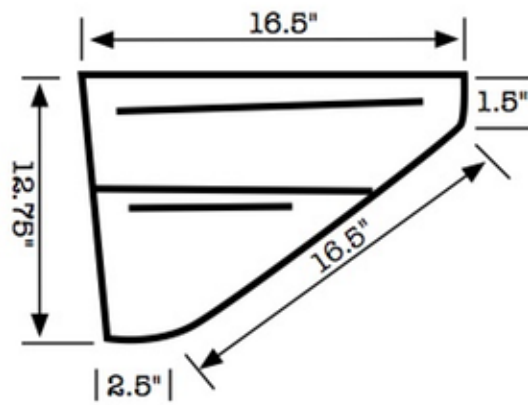

Ripio Frame Bag Sizing

Note: Dimensions shown are for the side panels only and should be taken as a **minimum** fit size. Many attachment points are along the perimeter panel and allow the size to expand if needed, this is most noticeable along bottom portion of the bag. Rule of thumb - size down if on the fence, it's better to have a tensioned fit, than a loose & sloppy fit!

Small
(51-53cm)

Large
(57-59 cm)

Medium
(55-57cm)

X-Large
(60+ cm)