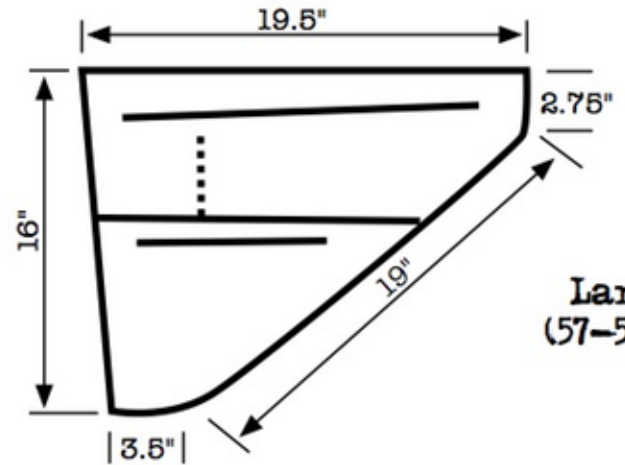

Ripio Frame Bag Sizing

Note: Dimensions shown are for the side panels only and should be taken as a **minimum** fit size. Many attachment points are along the perimeter panel and allow the size to expand if needed, this is most noticeable along bottom portion of the bag. Rule of thumb - size down if on the fence, it's better to have a tensioned fit, than a loose & sloppy fit!

Small
(51-53cm)

Large
(57-59 cm)

Medium
(55-57cm)

X-Large
(60+ cm)