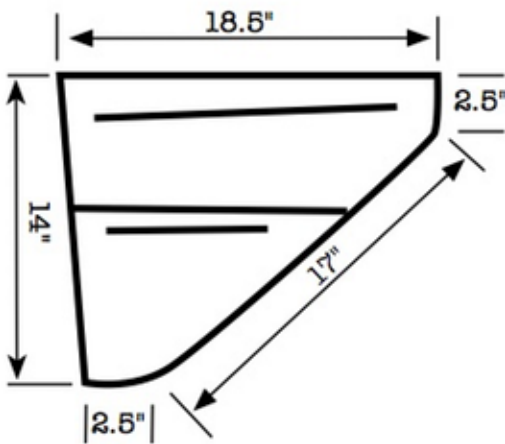

Ripio Frame Bag Sizing

Note: Dimensions shown are for the side panels only and should be taken as a **minimum** fit size. Many attachment points are along the perimeter panel and allow the size to expand if needed, this is most noticeable along bottom portion of the bag. Rule of thumb - size down if on the fence, it's better to have a tensioned fit, than a loose & sloppy fit!

Small
(51-53cm)

Large
(57-59 cm)

Medium
(55-57cm)

X-Large
(60+ cm)